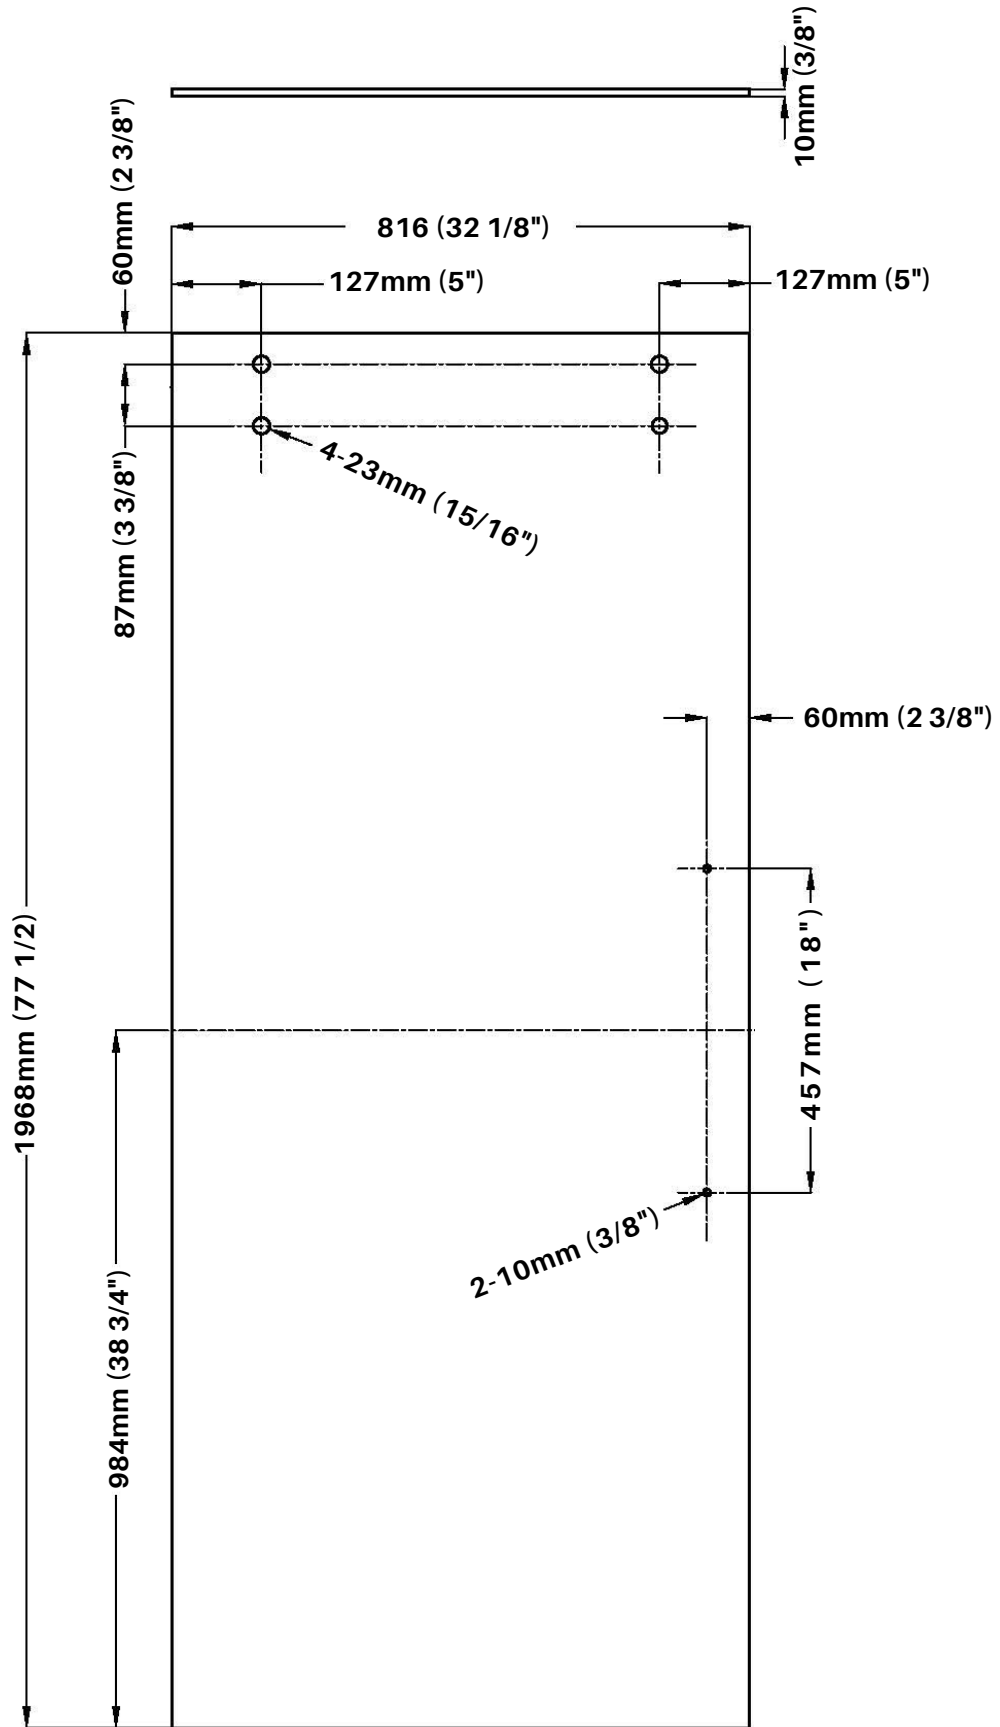

# Glass Fabrication

- Model: Montage
- Unit size: 1498mm x 1981mm (59" x 78")
- Door: 816mm x 1968mm (32 1/8" x 77 1/2")
- Thickness: 10mm (3/8")
- Weight: 39kg (86 lbs)
- Edge work: Flat polish on all sides

# Glass Fabrication

- Model: Montage
- Unit size: 1498mm x 1981mm (59" x 78")
- Fixed Panel: 710mm x 1974mm (28" x 77 3/4")
- Thickness: 10mm (3/8")
- Weight: 34kg (76 lbs)
- Edge work: Flat polish on all sides