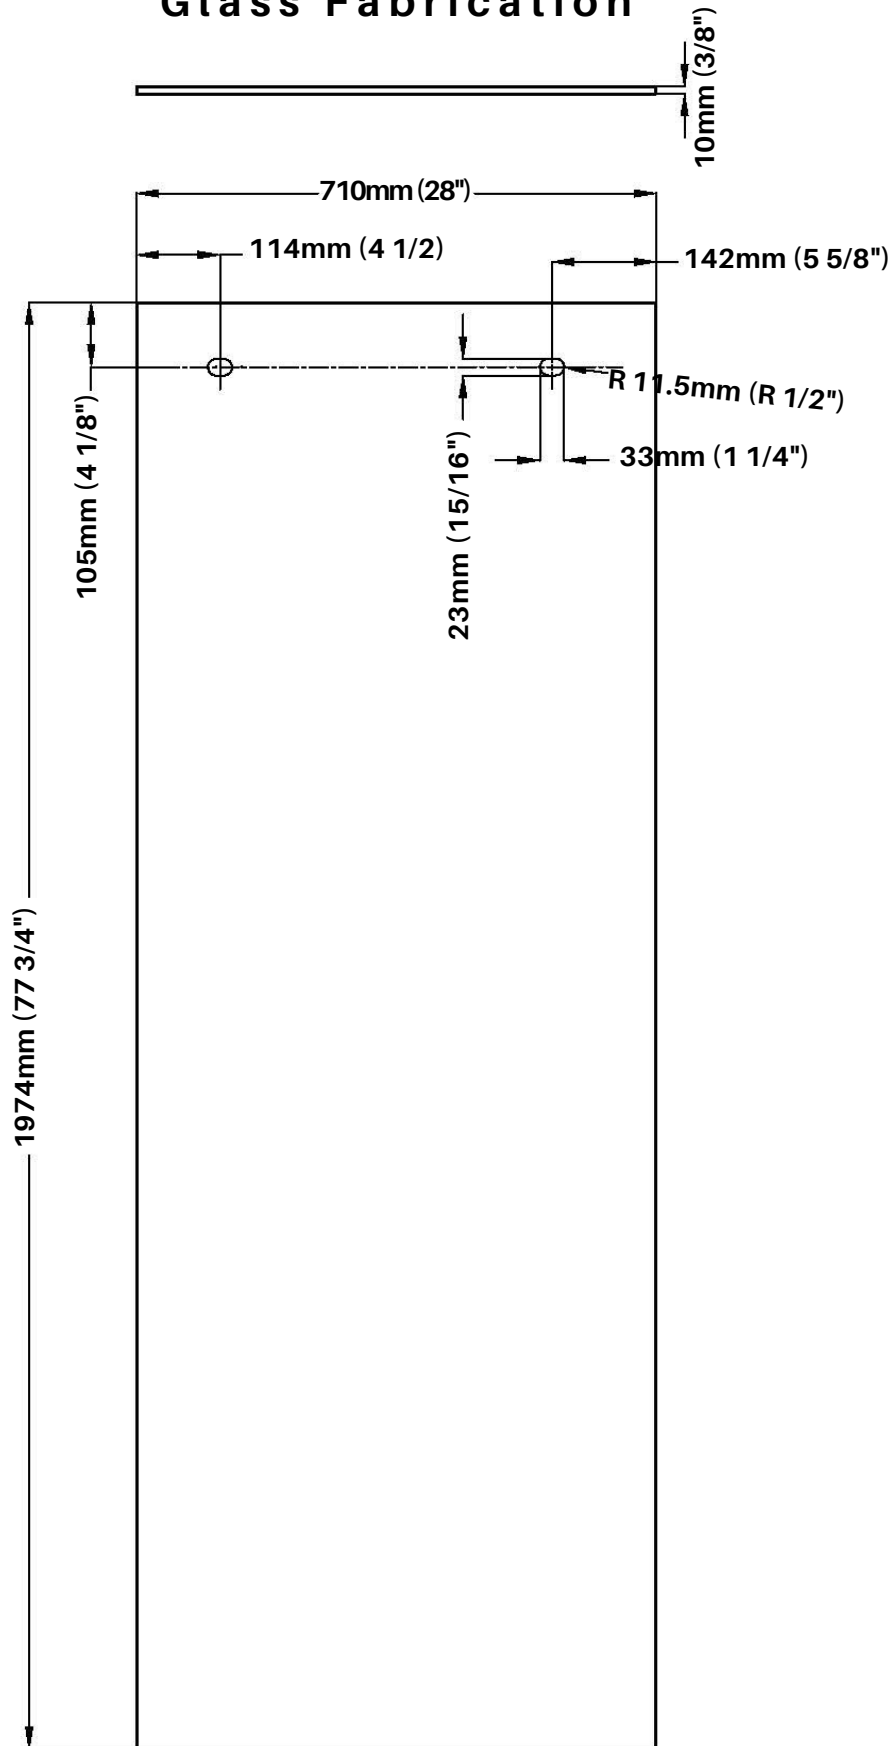

# Glass Fabrication

- Model: Montage
- Unit size: 1498mm x 1981mm (59" x 78")
- Door: 816mm x 1968mm (32 1/8" x 77 1/2")
- Thickness: 10mm (3/8")
- Weight: 39kg (86 lbs)
- Edge work: Flat polish on all sides

# Glass Fabrication

- Model: Montage
- Unit size: 1498mm x 1981mm (59" x 78")
- Fixed Panel: 710mm x 1974mm (28" x 77 3/4")
- Thickness: 10mm (3/8")
- Weight: 34kg (76 lbs)
- Edge work: Flat polish on all sides