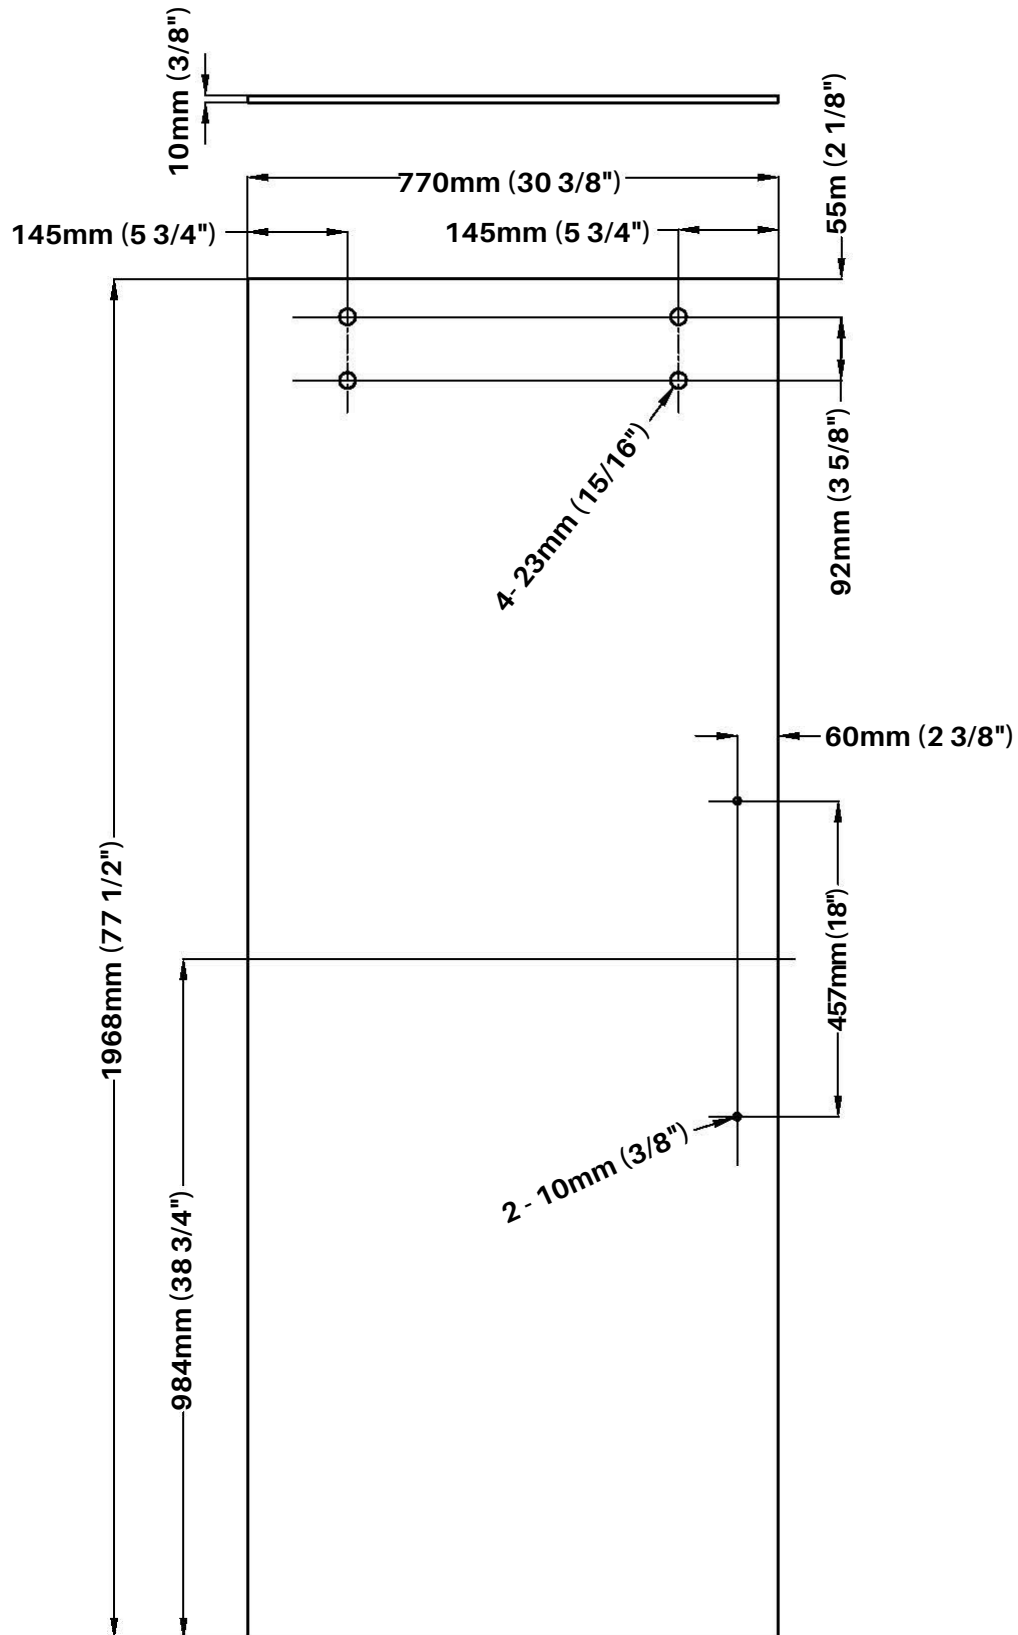

# Glass Fabrication

- Model: Sophia
- Unit size: 1498mm x 1981mm (59" x 78")
- Door: Left 770mm x 1968mm (30 3/8" x 77 1/2")
- Thickness: 10mm (3/8")
- Weight: 37kg (82 lbs)

# Glass Fabrication

- Model: Sophia
- Unit size: 1498mm x 1981mm (59" x 78")
- Door: Right 770mm x 1968mm (30 3/8" x 77 1/2")
- Thickness: 10mm (3/8")
- Weight: 37kg (82 lbs)