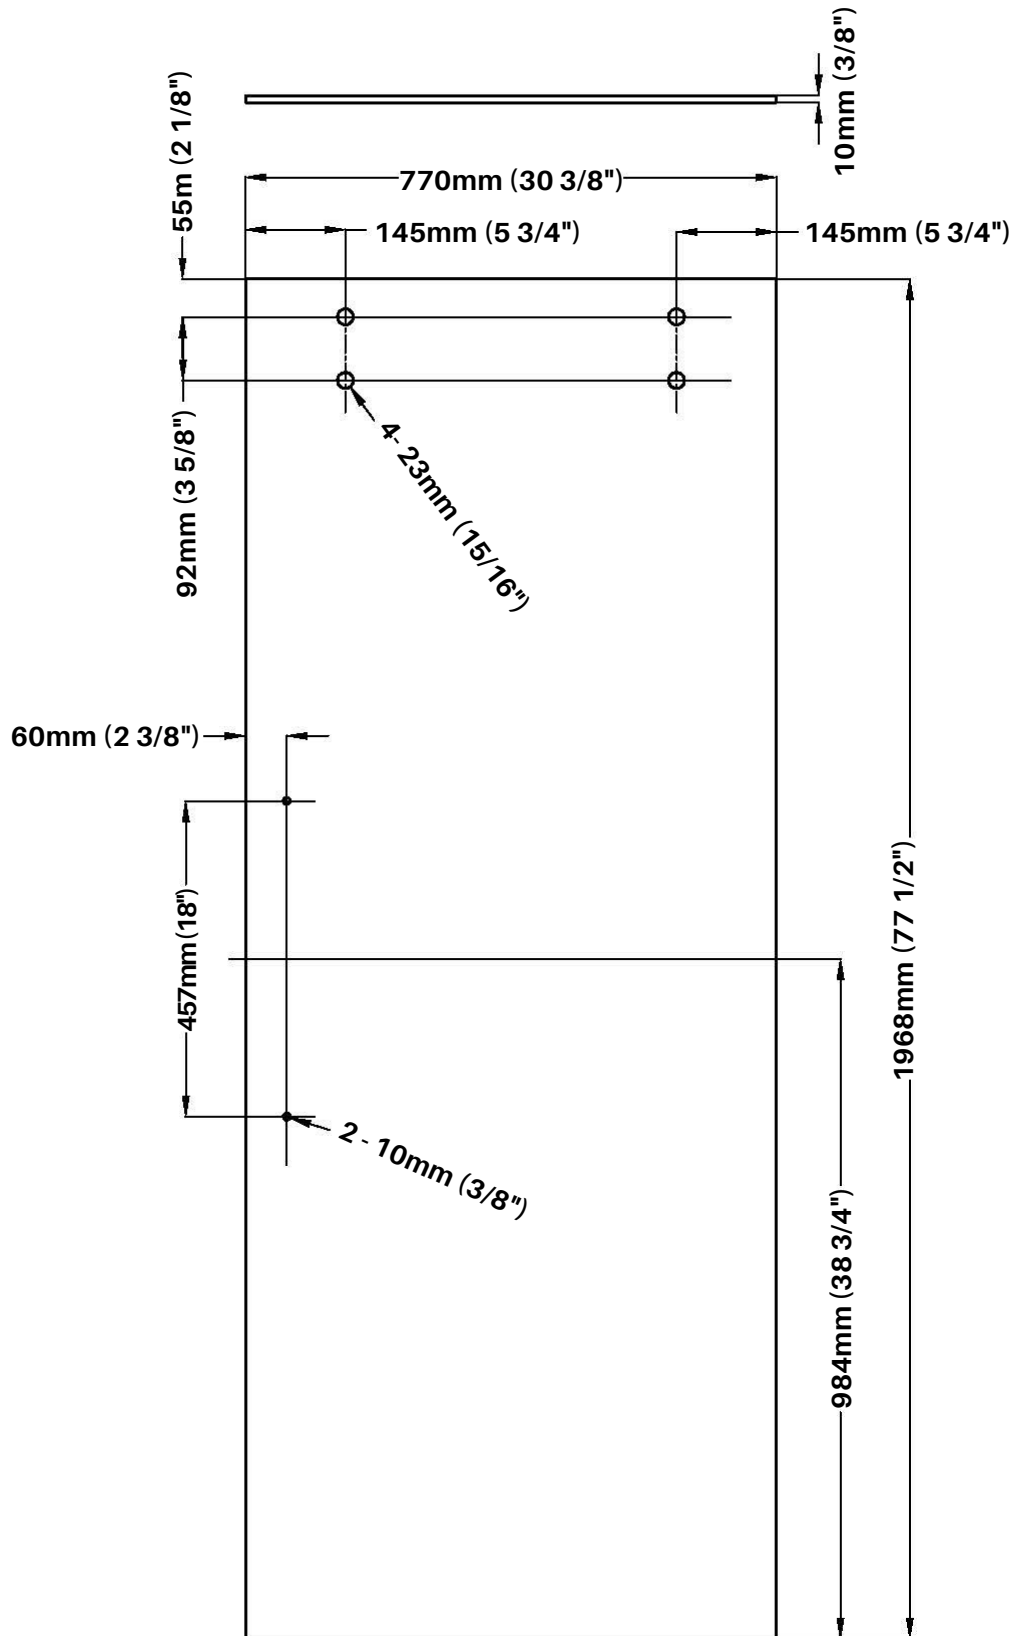

# Glass Fabrication

- Model: Sophia
- Unit size: 1498mm x 1981mm (59" x 78")
- Door: Left 770mm x 1968mm (30 3/8" x 77 1/2")
- Thickness: 10mm (3/8")
- Weight: 37kg (82 lbs)

# Glass Fabrication

- Model: Sophia
- Unit size: 1498mm x 1981mm (59" x 78")
- Door: Right 770mm x 1968mm (30 3/8" x 77 1/2")
- Thickness: 10mm (3/8")
- Weight: 37kg (82 lbs)